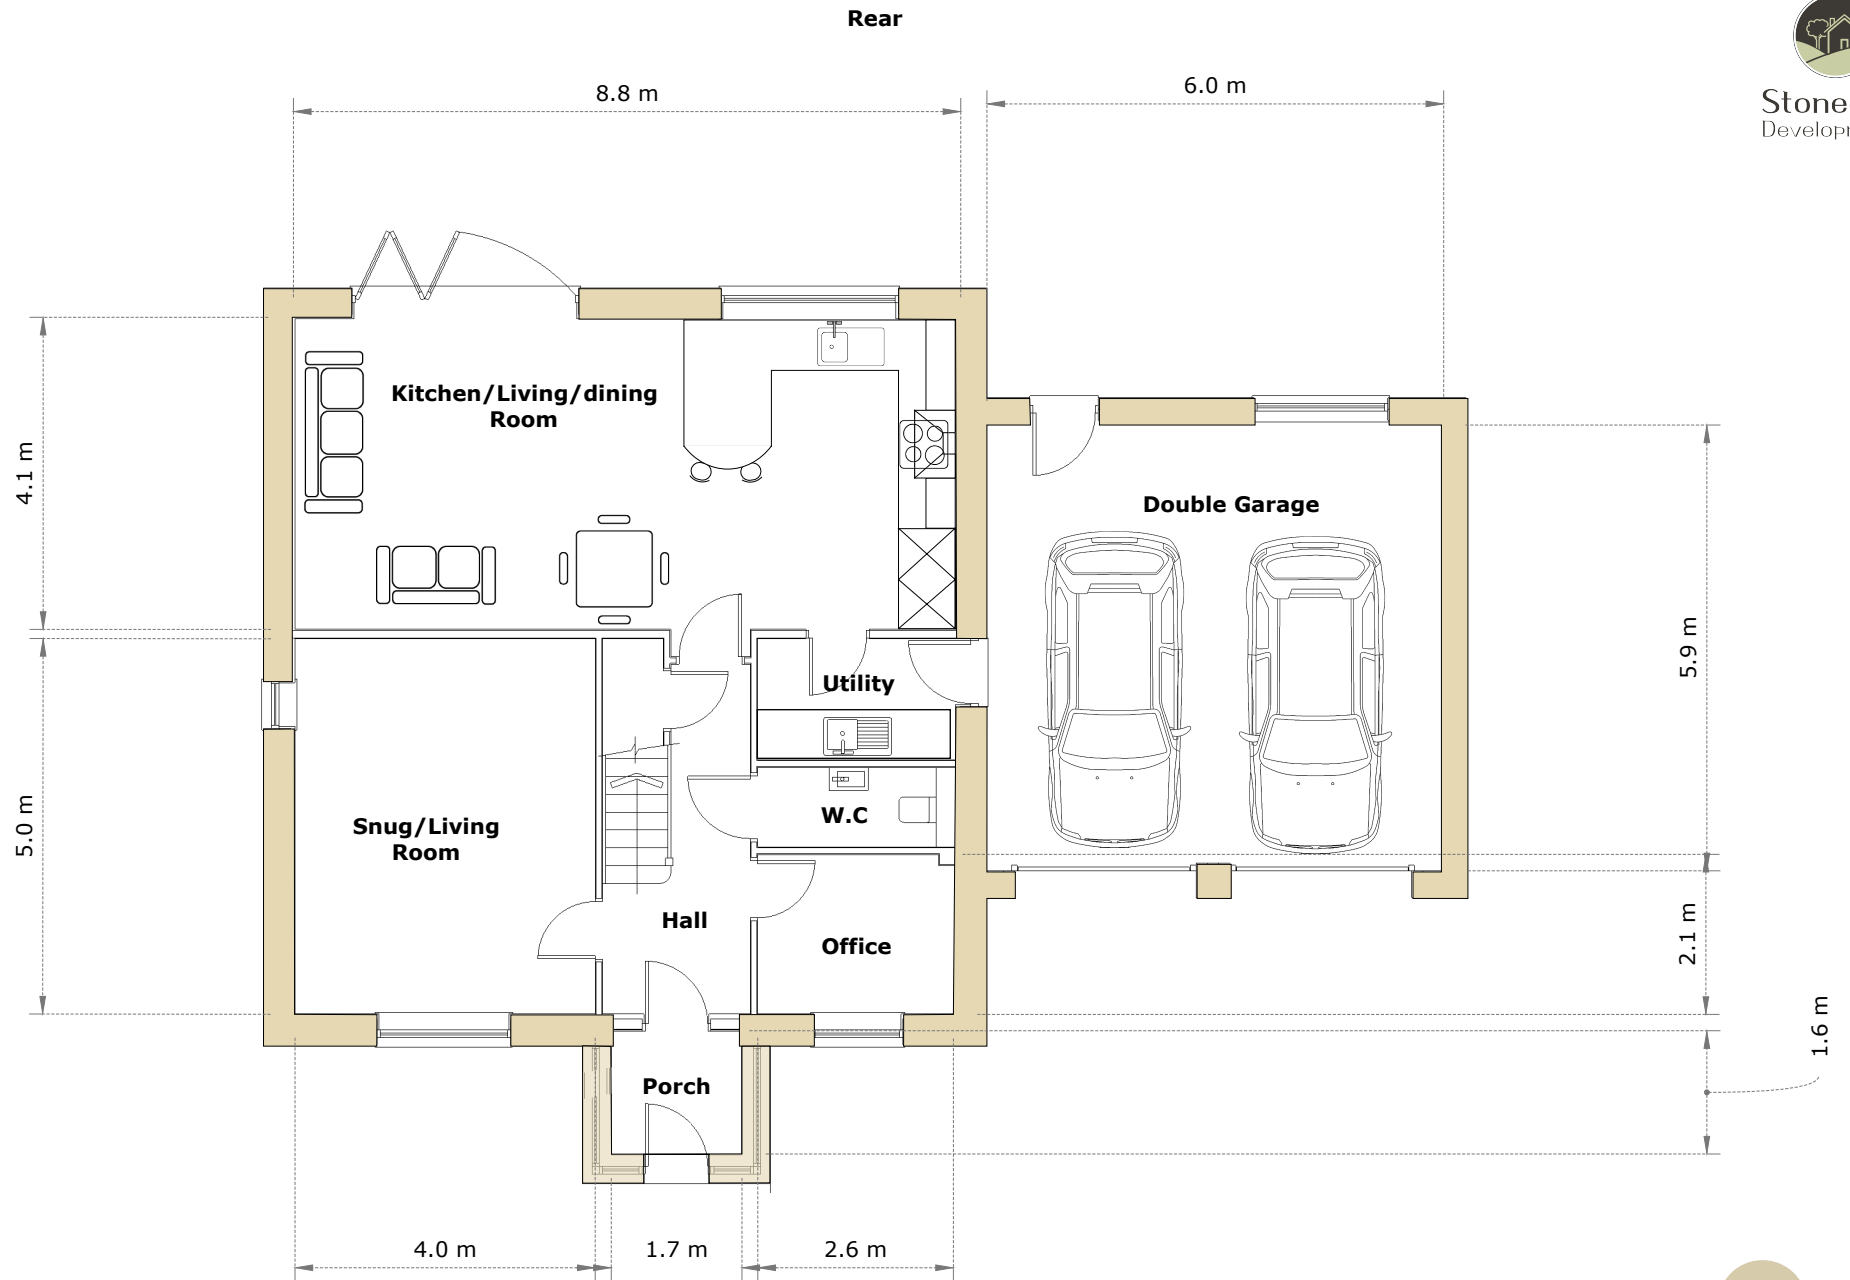

Stonedale  
Developments

(Scale 1:100 A4)  
Precision 0.1m

Front

The Meadowvale

Stonedale  
Developments

(Scale 1:100 A4)  
Precision 0.1m

**The Meadowvale**