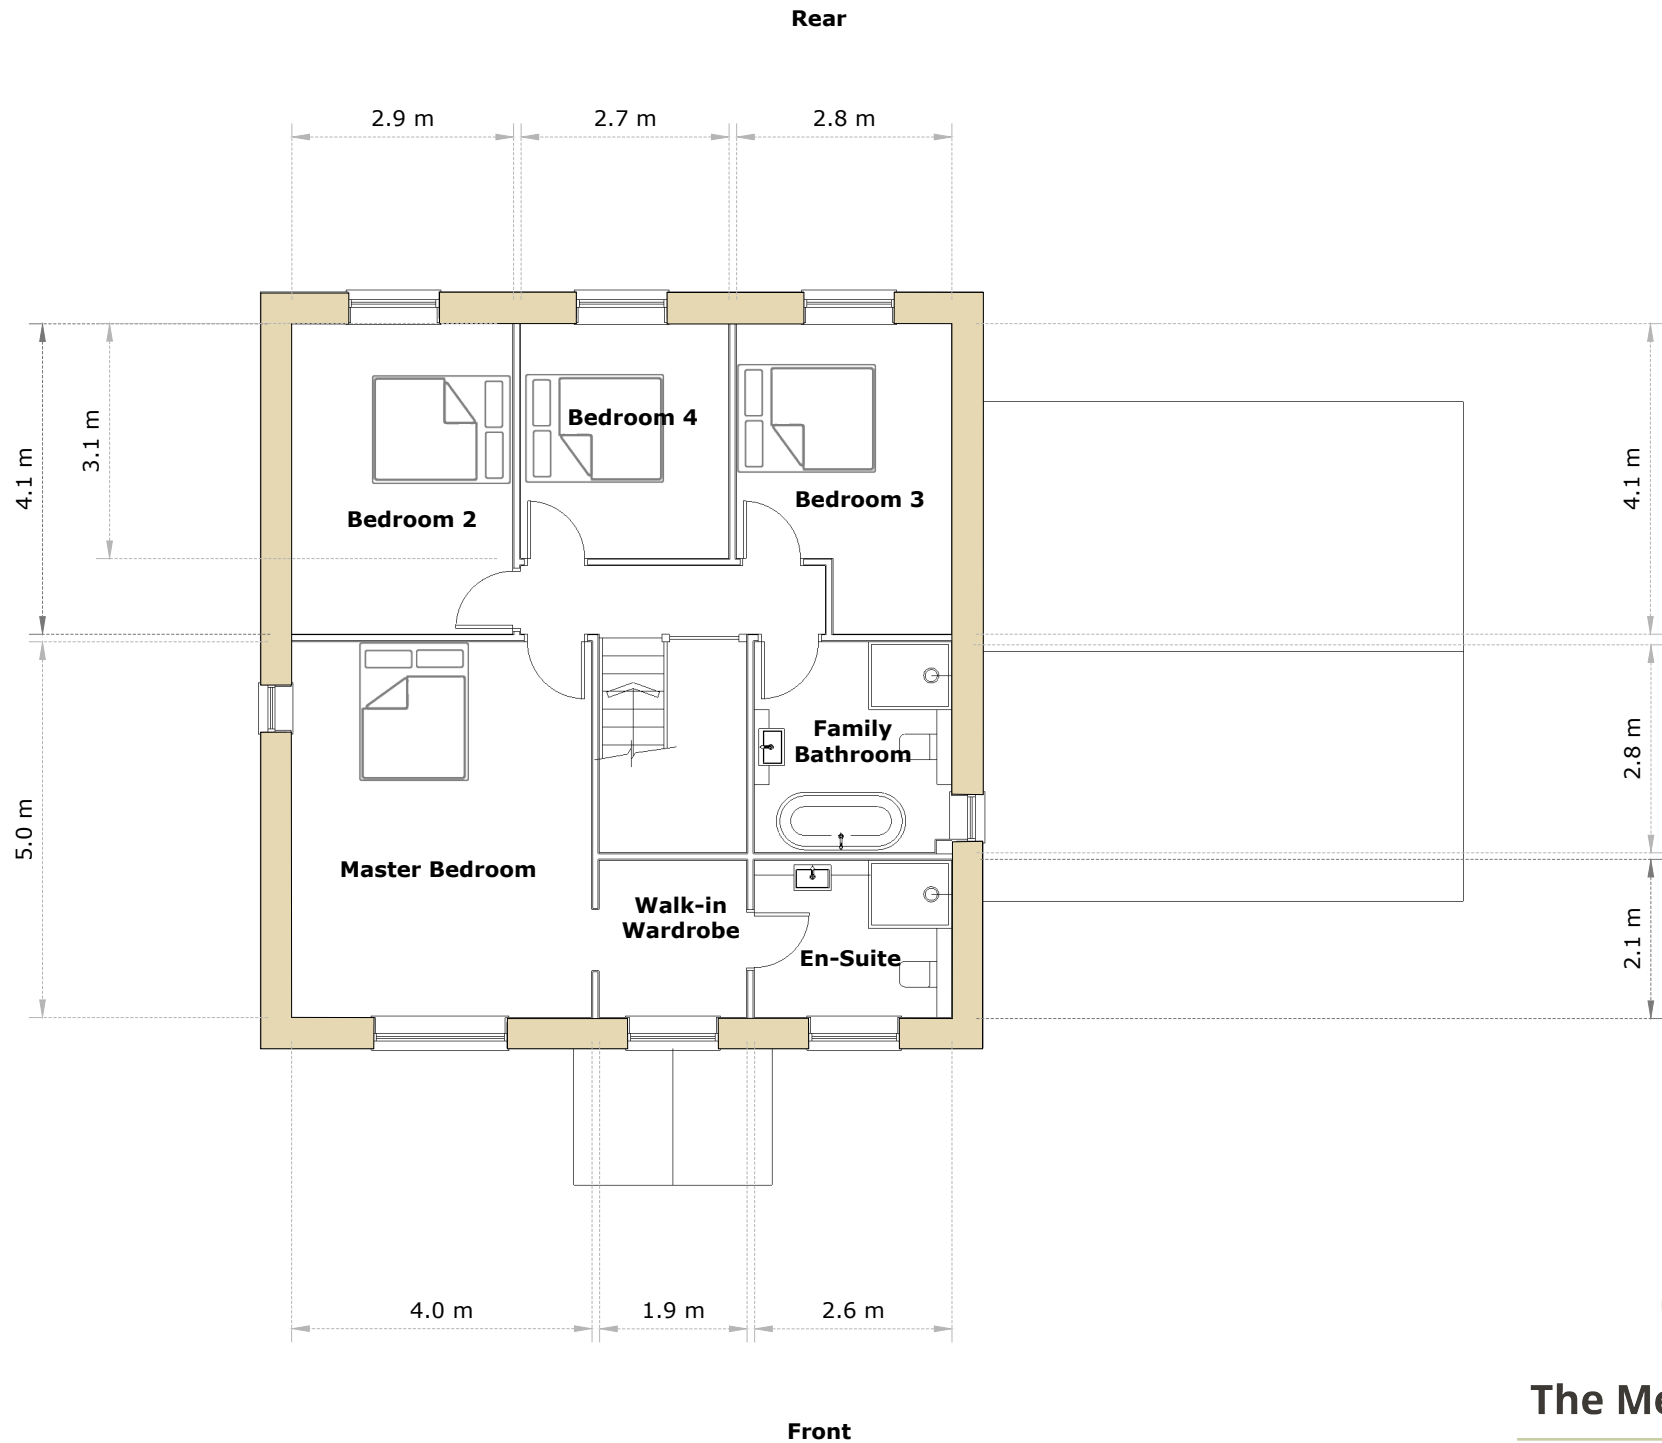

Stonedale  
Developments

(Scale 1:100 A4)  
Precision 0.1m

Front

The Meadowvale

Stonedale  
Developments

(Scale 1:100 A4)  
Precision 0.1m

**The Meadowvale**